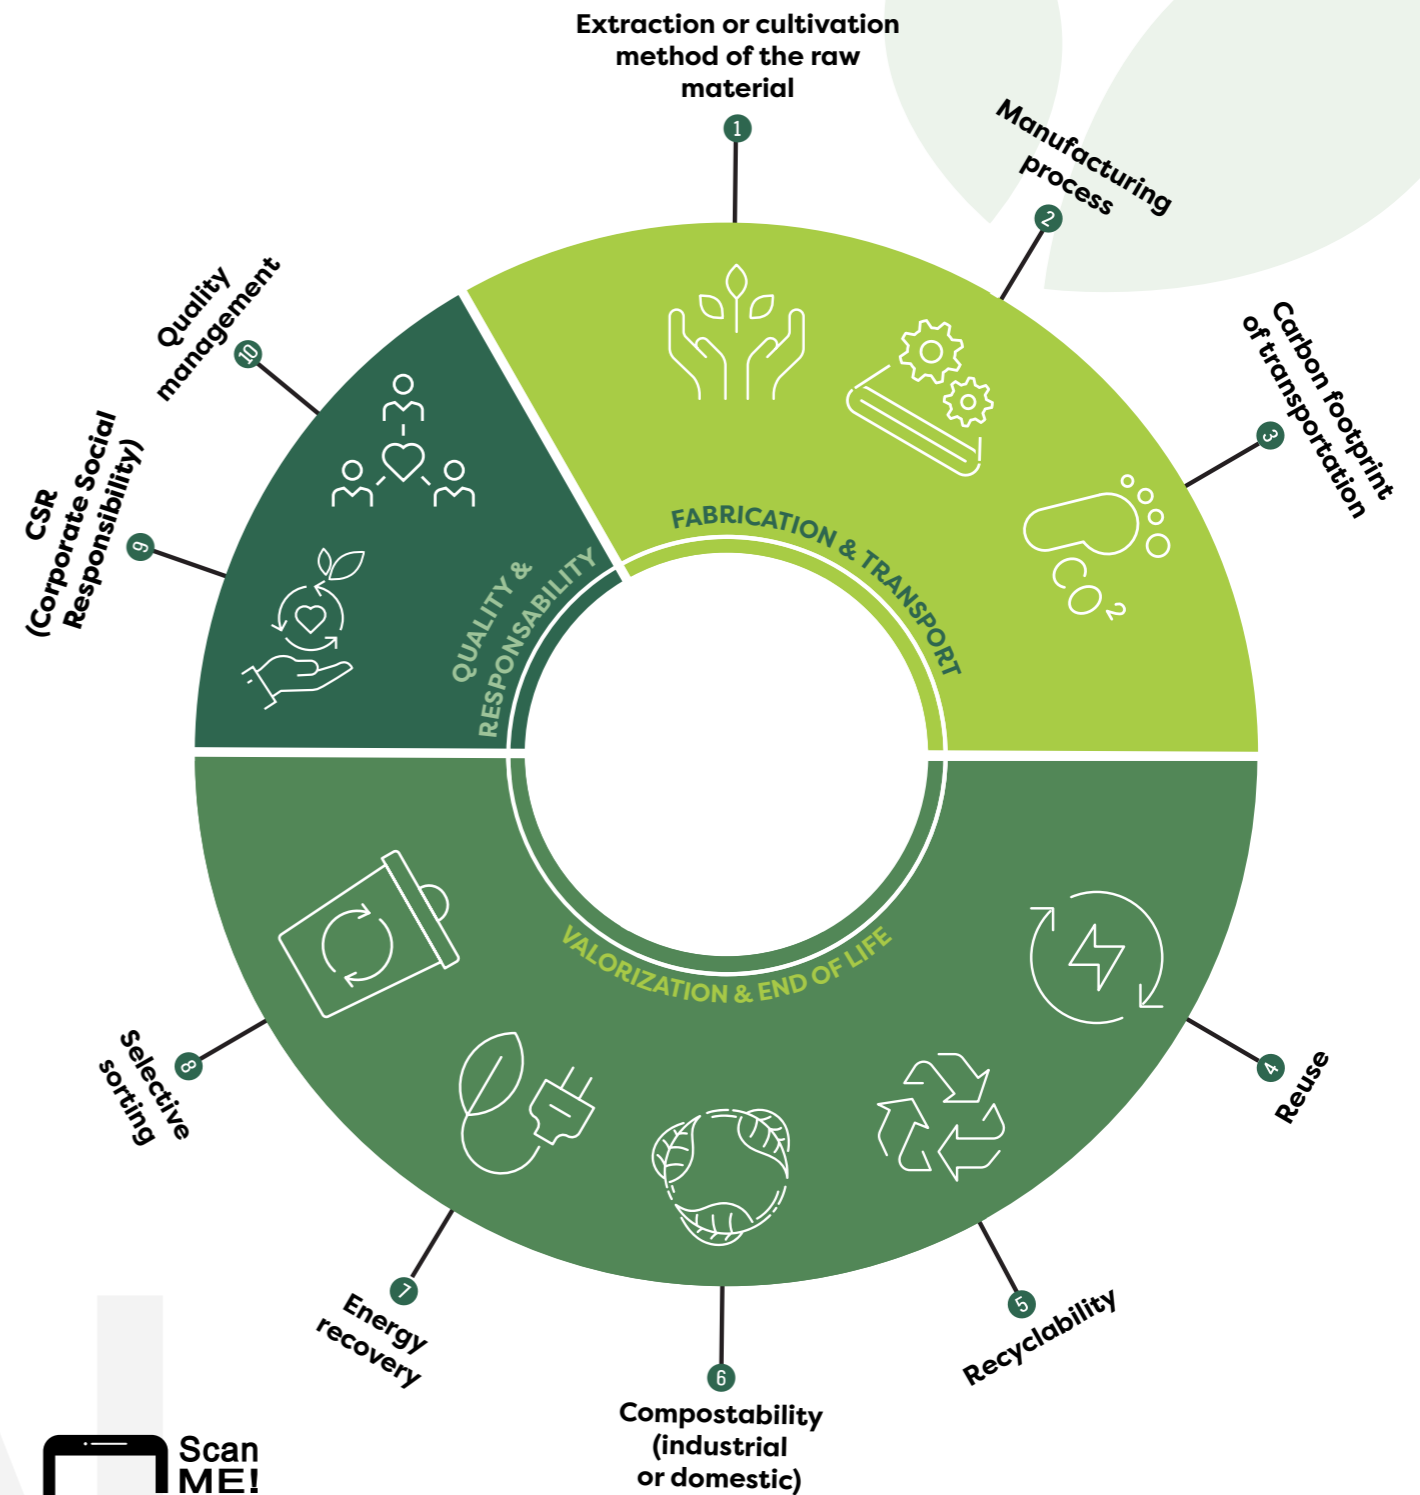

The First Environmental Benchmark in the Packaging Universe

Planetscore.eu

Today, more than more than half of COMATEC's 1300 COMATEC references have an A+, A or B score

Created by Comatec with its 2020 catalog, the PlanetScore informs about the environmental impact of packaging. Based on 10 criteria, including the method of raw material extraction or cultivation, manufacturing processes, and end-of-life valorization, it offers transparency on the materials chosen and their ecological footprint. Today, over half of the 1300 COMATEC references boast an A+, A, or B score, making PlanetScore an indispensable tool for any professional in the catering industry seeking responsible packaging options. Comatec is committed to continuously guiding you by soon presenting the evolution of the PlanetScore. For more details, visit planetscore.eu.

A score based on 10 criteria:

OUR COMMITMENTS

30 YEARS OF SUSTAINABLE COMMITMENT:

Aware of our social and environmental responsibilities, we have integrated sustainable development into our corporate strategy since Comatec was founded in 1994. Our commitment is reflected in concrete actions centered around three key issues: French manufacturing, eco-design, and social engagement.