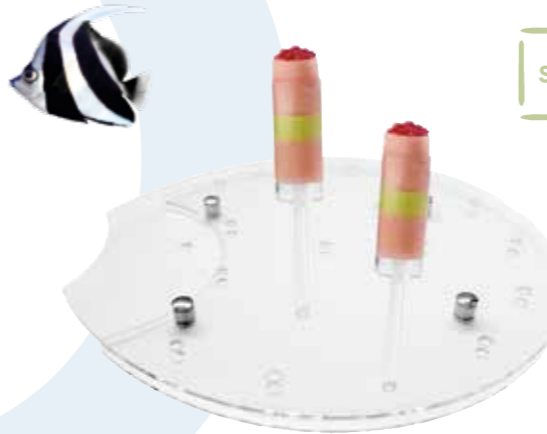

•DMP10
MINI PERLA DISPENSER 5CL (BPC5)
Ø 65 X H 600 MM
PMMA

UNTIL STOCKS LAST

•PP320
PERLA DISC DISPLAY
Ø 320 X H 15 MM
PMMA

UNTIL STOCKS LAST

▶ DELISTICK

•PRD19
ROUND DELISTICK TRAY
Ø 240 MM
PMMA

UNTIL STOCKS LAST