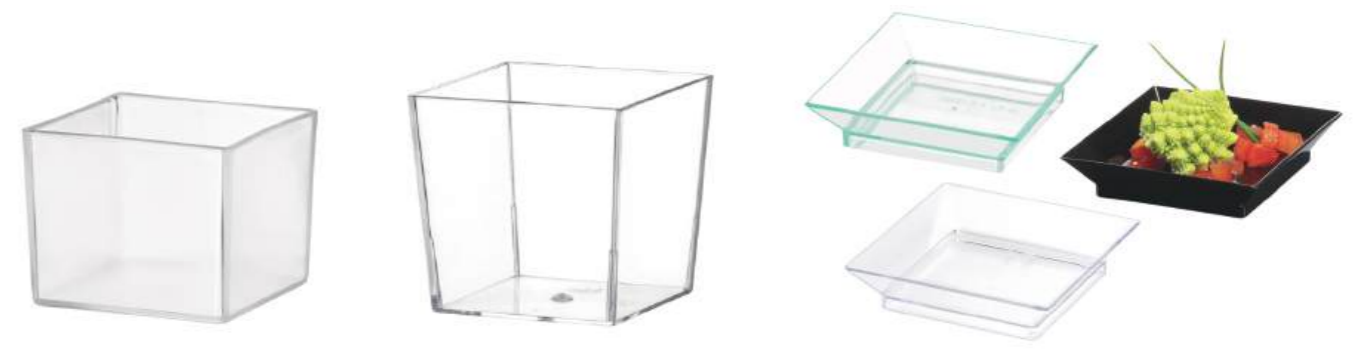

A ○ VKB3 KUBO 3CL 36 x 36 x H30 MM	B ○ MB6C KARO CUBE 6CL 44 x 44 x H42 MM	A ○ MCU60 ○ MCU60C ● MCU60N CUBIK RAMEKIN 60 x 60 x H14 MM