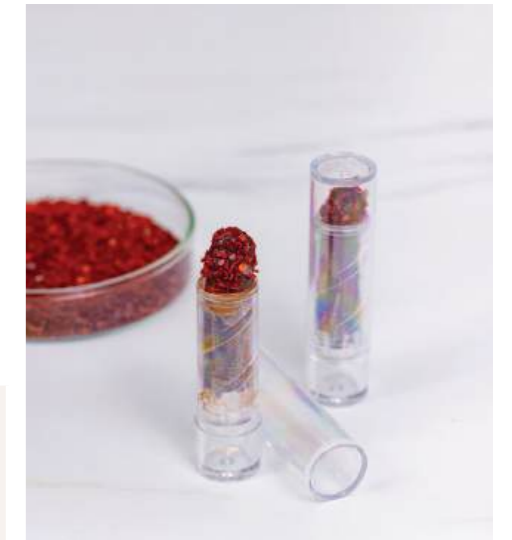

MPV3
 MINI GLASS JAR 3CL
 Ø42 x H37 MM

Reusable
 Recyclable
 Freezer
 Up to 25 washes

CVM43
 METAL LID
 Ø43 MM

Reusable
 Freezer

LIP10
 LIPSTICK
 PS
 Ø19 X 74 MM

Up to 125 washes
 Reusable
 Recyclable

FSS25 - FSS36 - FSS68
 SQUEEZE BOTTLE 25CL - 36CL - 68CL
 FSS25: Ø50 x H19 MM, PE
 FSS36: Ø55 x H21 MM, PE
 FSS68: Ø70 x H25 MM, PE